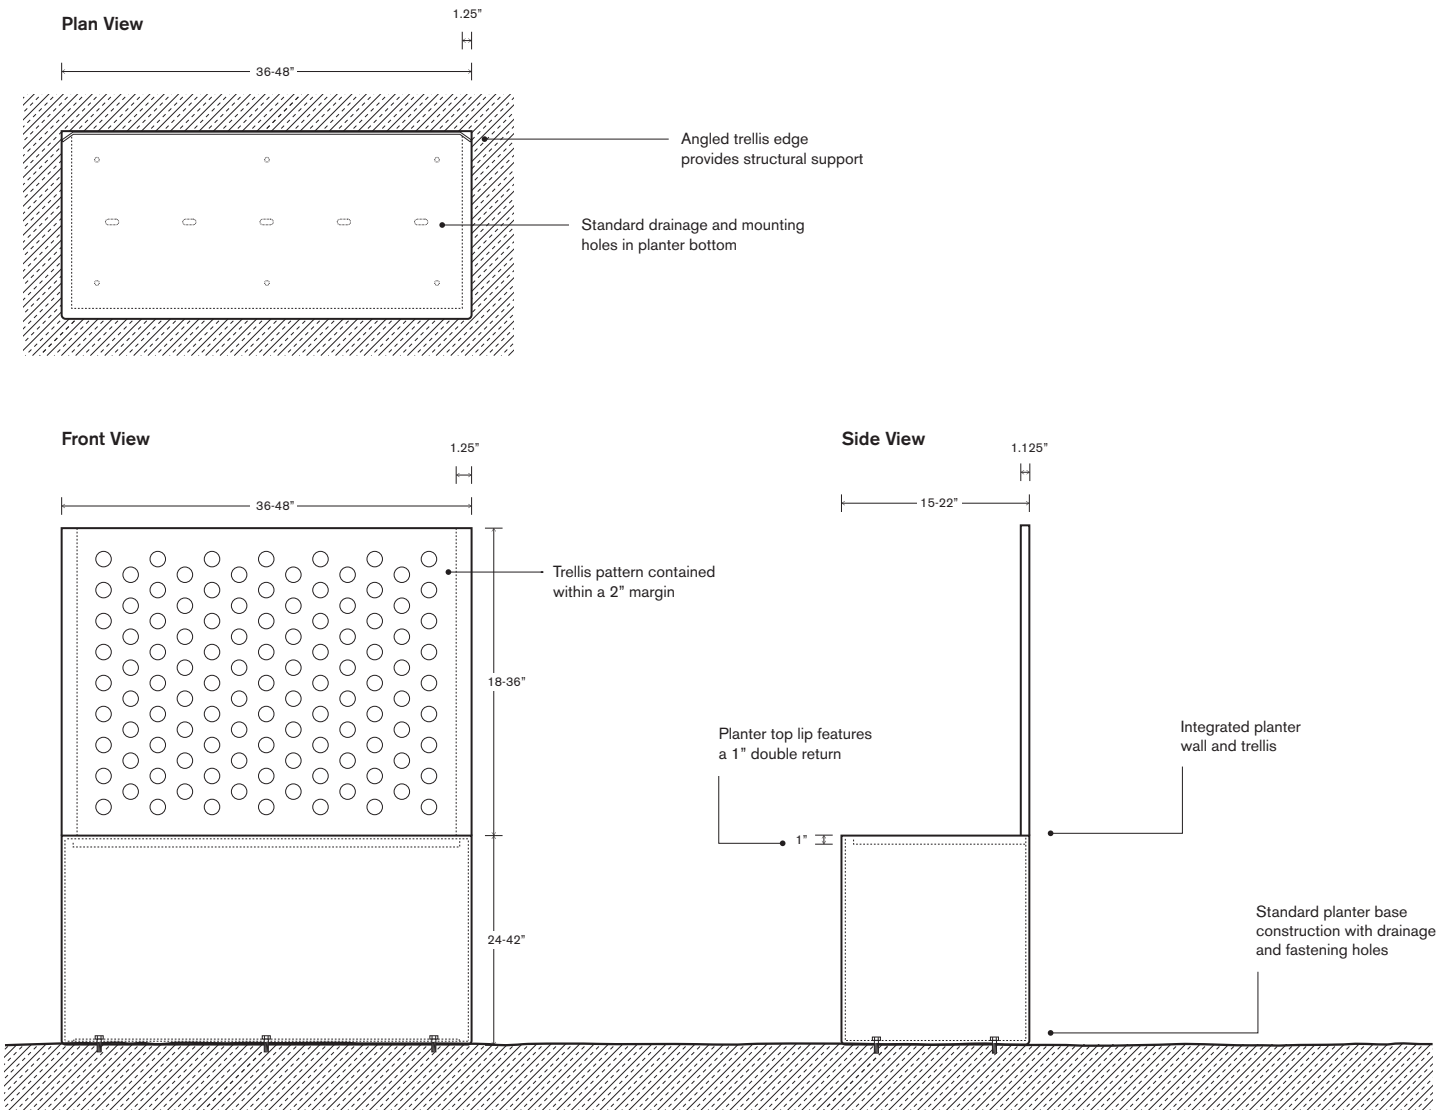

Backdrop

Backdrop

A fresh approach to a trellis privacy screen. Simplistic in form, considered in design.

Backdrop is available in several planter and screen sizes. Please see the following page for a list of available configurations. Privacy is sought after. We don't want walls to divide us, we want to feel open, surrounded by the thing we all long for, nature. Backdrop is simply that. A way to display nature, while offering a feeling of privacy.

- Constructed of marine grade aluminum or corten steel
- Inclusive design means no assembly required
- Works as a stand alone piece or in groups and clusters
- Choose from a catalog of trellis patterns

Backdrop Specifications & Pricing

Planter Base Specifications:

	L	W	H
48" Wide	48"	22"	24"
	48"	22"	32"
	48"	22"	42"
48" Slim	48"	15"	24"
	48"	15"	32"
	48"	15"	42"
36" Wide	36"	22"	24"
	36"	22"	32"
	36"	22"	42"
36" Slim	36"	15"	24"
	36"	15"	32"
	36"	15"	42"

Trellis Panel Specifications:

	L	H
	48"	18"
	48"	24"
	48"	36"
	36"	18"
	36"	24"
	36"	36"