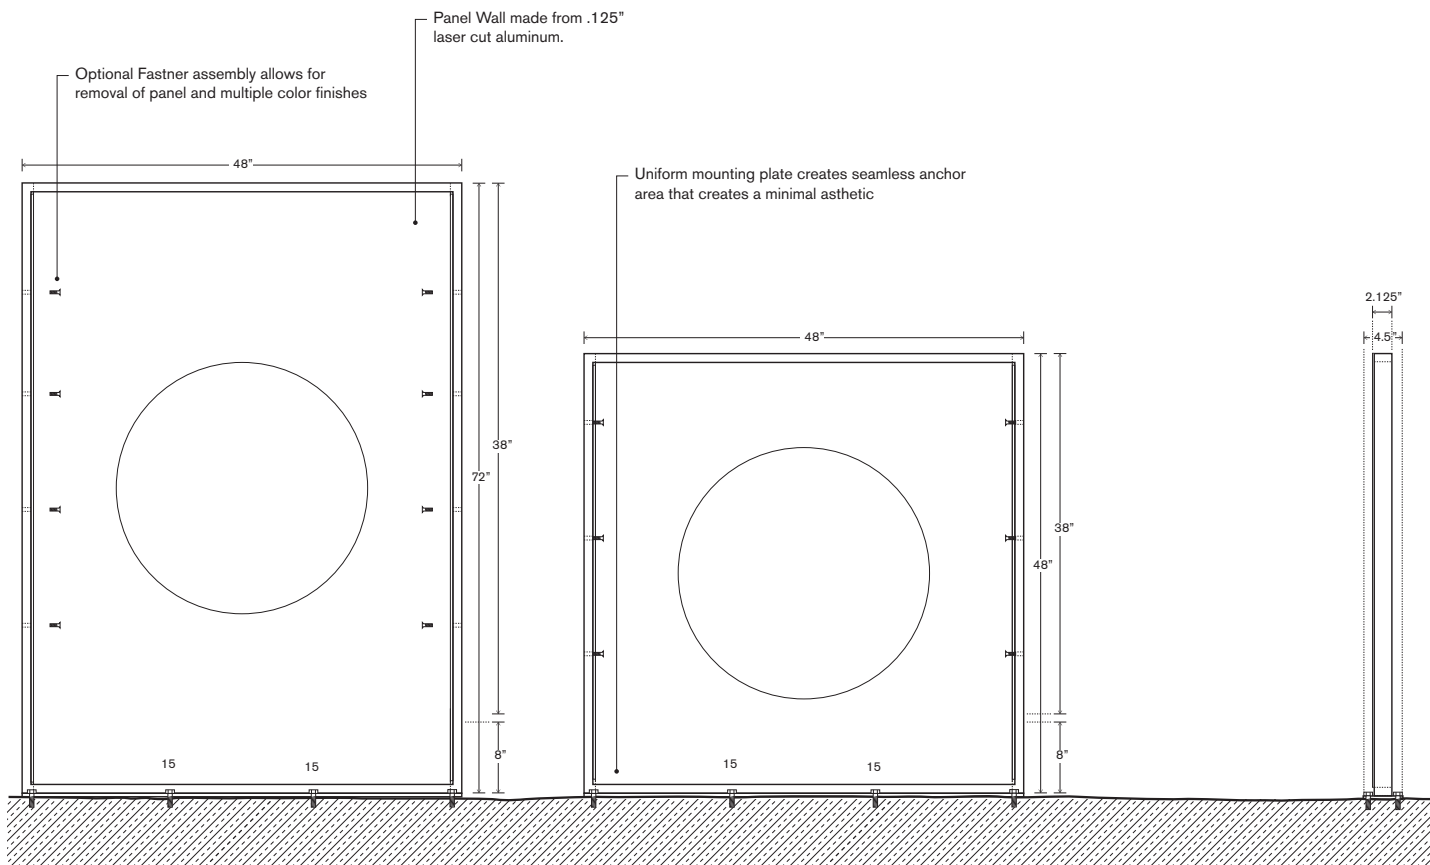

# Panel

A fresh approach to a trellis privacy screen. Simplistic in form, considered in design.

Panel is available in two profiles and two sizes. Please see the following page for a list of available configurations. A playful way to divide space and not each other, Panel is a modern divider that adds spirit to spaces that are designed to accommodate community minded interaction and provoke conversation.

# Panel Specifications

Visible Legs:	L	W	H
48" Tall	48"	2.125"	48"
72" Tall	48"	2.125"	72"
		<b>Foot</b>	
		4"	

Uniform Mounting plate:	L	W	H
48" Tall	48"	2.125"	48"
72" Tall	48"	2.125"	72"
		<b>Foot</b>	
		4.5"	