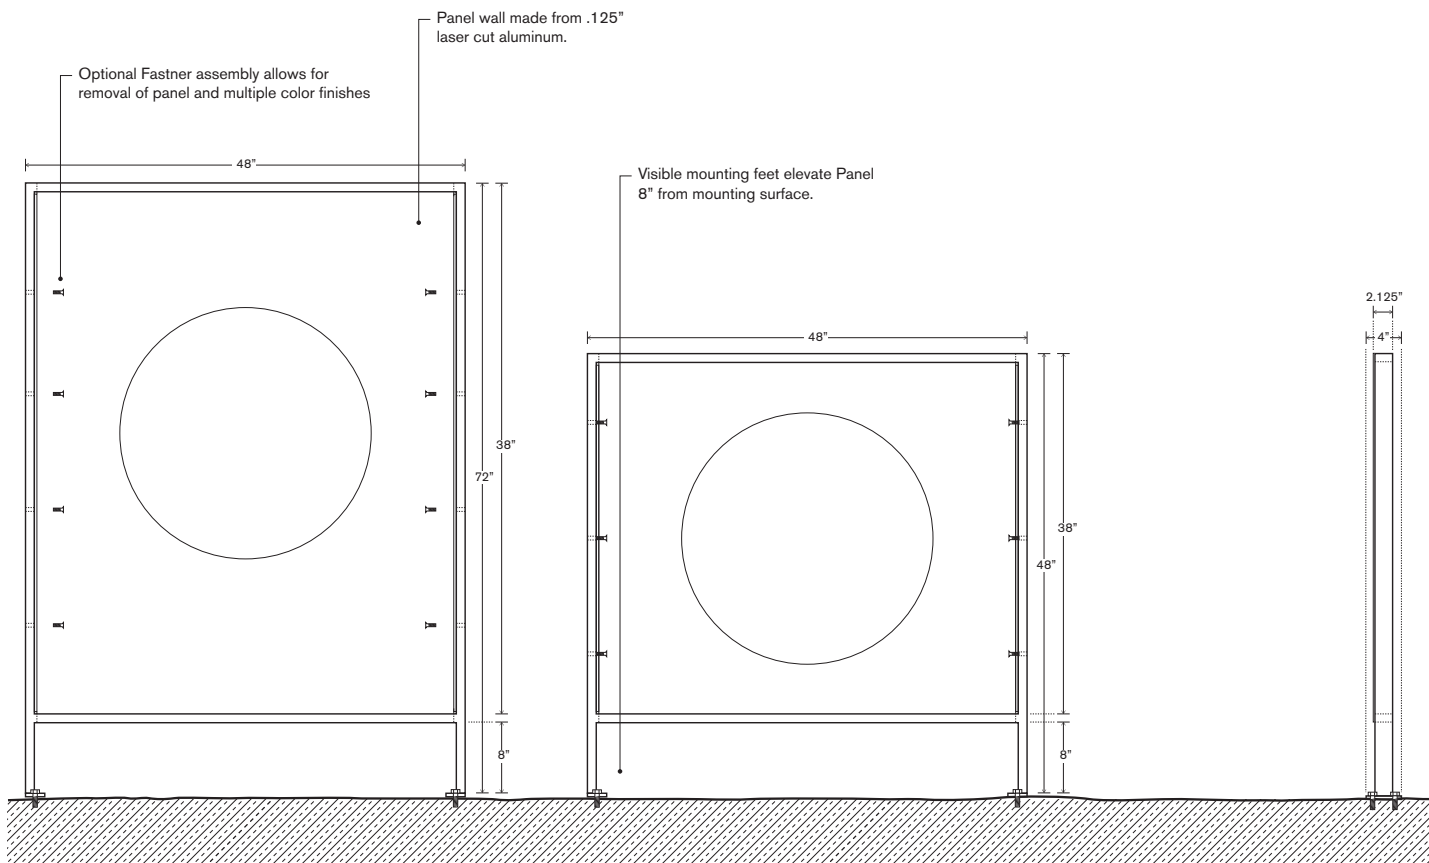

# Panel

A fresh approach to a trellis privacy screen. Simplistic in form, considered in design.

Panel is available in two profiles and two sizes. Please see the following page for a list of available configurations. A playful way to divide space and not each other, Panel is a modern divider that adds spirit to spaces that are designed to accommodate community minded interaction and provoke conversation.

- Constructed of marine grade aluminum or corten steel
- Works as a stand alone piece or in a lineup
- Choose from a catalog of universal patterns, or Panel patterns

# Panel Specifications

Visible Legs:	L	W	H
48" Tall	48"	2.125"	48"
72" Tall	48"	2.125"	72"
		<b>Foot</b>	
		4"	

Uniform Mounting plate:	L	W	H
48" Tall	48"	2.125"	48"
72" Tall	48"	2.125"	72"
		<b>Foot</b>	
		4.5"	