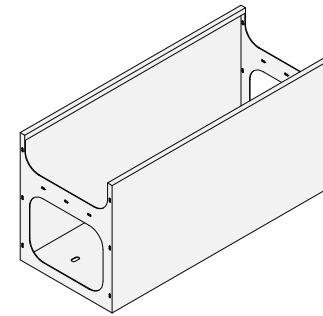

Iso Front

Iso Back

Iso Front

Iso Back

Date: 03 25 2021
Specification Sheet Version 2.1A
Units measured in imperial inches

Iso Front

Iso Back

Date: 03 25 2021
Specification Sheet Version 2.1A
Units measured in imperial inches

Iso Front

Iso Back

Date: 03 25 2021
 Specification Sheet Version 2.1A
 Units measured in imperial inches

All product sizes have an informative or variable character. Green Theory reserves the right to revise technical specifications at any time without prior notice. Correct mounting hardware and the method of mounting of the product are imperative to user safety. Use installation instructions to correctly position and install product.

Specification Sheet Version 2.1A

Units measured in imperial inches

All product sizes have an informative or variable character. Green Theory reserves the right to revise technical specifications at any time without prior notice. Correct mounting hardware and the method of mounting of the product are imperative to user safety. Use installation instructions to correctly position and install product.