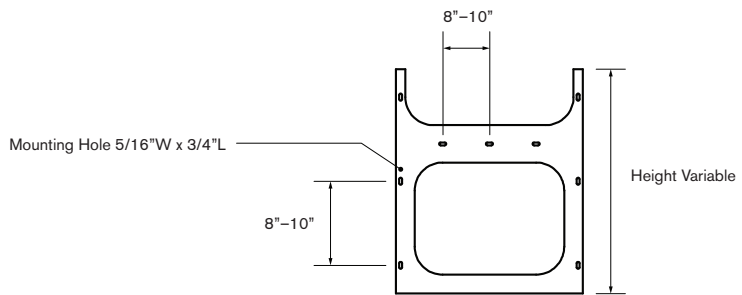

Iso Front

Iso Back

Iso Front

Iso Back

Date: 03 25 2021
Specification Sheet Version 2.1A
Units measured in imperial inches

Iso Front

Iso Back

Date: 03 25 2021
Specification Sheet Version 2.1A
Units measured in imperial inches

Iso Front

Iso Back

Date: 03 25 2021
 Specification Sheet Version 2.1A
 Units measured in imperial inches

All product sizes have an informative or variable character. Green Theory reserves the right to revise technical specifications at any time without prior notice. Correct mounting hardware and the method of mounting of the product are imperative to user safety. Use installation instructions to correctly position and install product.

Iso Front

Iso Back

Iso Front

Iso Back

Date: 03 25 2021
 Specification Sheet Version 2.1A
 Units measured in imperial inches

Iso Front

Iso Back

Date: 03 25 2021

Specification Sheet Version 2.1A

Units measured in imperial inches

All product sizes have an informative or variable character. Green Theory reserves the right to revise technical specifications at any time without prior notice. Correct mounting hardware and the method of mounting of the product are imperative to user safety. Use installation instructions to correctly position and install product.