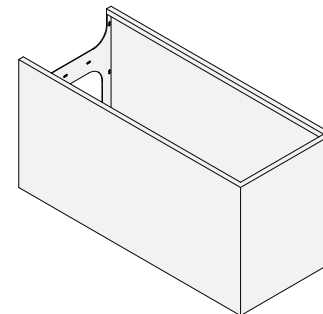

Iso Front

Iso Back

Iso Front

Iso Back

Date: 03 25 2021
Specification Sheet Version 2.1A
Units measured in imperial inches

Iso Front

Iso Back

Date: 03 25 2021
Specification Sheet Version 2.1A
Units measured in imperial inches

Iso Front

Iso Back

Date: 03 25 2021
 Specification Sheet Version 2.1A
 Units measured in imperial inches

All product sizes have an informative or variable character. Green Theory reserves the right to revise technical specifications at any time without prior notice. Correct mounting hardware and the method of mounting of the product are imperative to user safety. Use installation instructions to correctly position and install product.

Specification Sheet Version 2.1A

Units measured in imperial inches

All product sizes have an informative or variable character. Green Theory reserves the right to revise technical specifications at any time without prior notice. Correct mounting hardware and the method of mounting of the product are imperative to user safety. Use installation instructions to correctly position and install product.