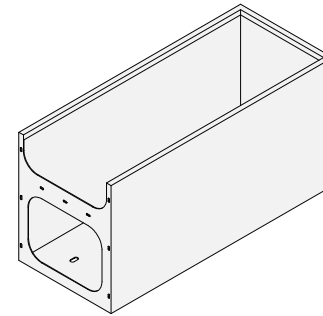

Iso Front

Iso Back

Iso Front

Iso Back

Date: 03 25 2021
Specification Sheet Version 2.1A
Units measured in imperial inches

Iso Front

Iso Back

Date: 03 25 2021
Specification Sheet Version 2.1A
Units measured in imperial inches

Iso Front

Iso Back

Date: 03 25 2021
 Specification Sheet Version 2.1A
 Units measured in imperial inches

All product sizes have an informative or variable character. Green Theory reserves the right to revise technical specifications at any time without prior notice. Correct mounting hardware and the method of mounting of the product are imperative to user safety. Use installation instructions to correctly position and install product.

Specification Sheet Version 2.1A

Units measured in imperial inches

All product sizes have an informative or variable character. Green Theory reserves the right to revise technical specifications at any time without prior notice. Correct mounting hardware and the method of mounting of the product are imperative to user safety. Use installation instructions to correctly position and install product.