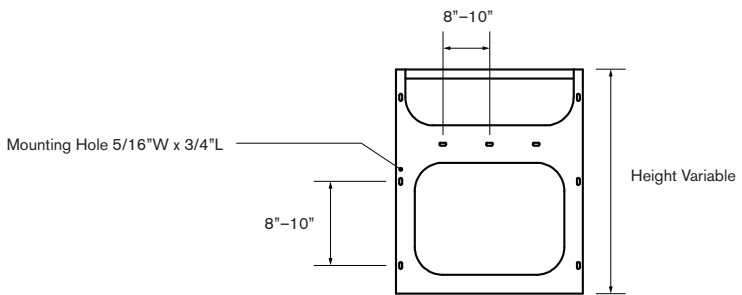

Iso Front

Iso Back

Iso Front

Iso Back

Date: 03 25 2021
Specification Sheet Version 2.1A
Units measured in imperial inches

Iso Front

Iso Back

Date: 03 25 2021
Specification Sheet Version 2.1A
Units measured in imperial inches

Iso Front

Iso Back

Date: 03 25 2021
 Specification Sheet Version 2.1A
 Units measured in imperial inches

All product sizes have an informative or variable character. Green Theory reserves the right to revise technical specifications at any time without prior notice. Correct mounting hardware and the method of mounting of the product are imperative to user safety. Use installation instructions to correctly position and install product.

Iso Front

Iso Back

Iso Front

Iso Back

Date: 03 25 2021
 Specification Sheet Version 2.1A
 Units measured in imperial inches

Iso Front

Iso Back

Date: 03 25 2021

Specification Sheet Version 2.1A

Units measured in imperial inches

All product sizes have an informative or variable character. Green Theory reserves the right to revise technical specifications at any time without prior notice. Correct mounting hardware and the method of mounting of the product are imperative to user safety. Use installation instructions to correctly position and install product.