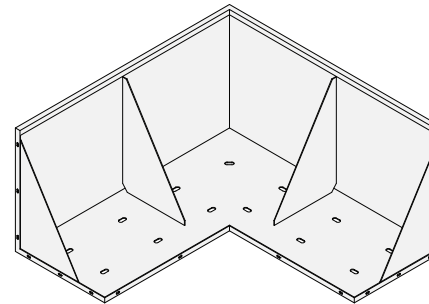

Iso Front

Iso Back

Date: 03 25 2021
 Specification Sheet Version 2.1A
 Units measured in imperial inches

All product sizes have an informative or variable character. Green Theory reserves the right to revise technical specifications at any time without prior notice. Correct mounting hardware and the method of mounting of the product are imperative to user safety. Use installation instructions to correctly position and install product.

Iso Front

Iso Back

Iso Front

Iso Back

Date: 03 25 2021
 Specification Sheet Version 2.1A
 Units measured in imperial inches

Iso Front

Iso Back

Date: 03 25 2021

Specification Sheet Version 2.1A

Units measured in imperial inches

All product sizes have an informative or variable character. Green Theory reserves the right to revise technical specifications at any time without prior notice. Correct mounting hardware and the method of mounting of the product are imperative to user safety. Use installation instructions to correctly position and install product.