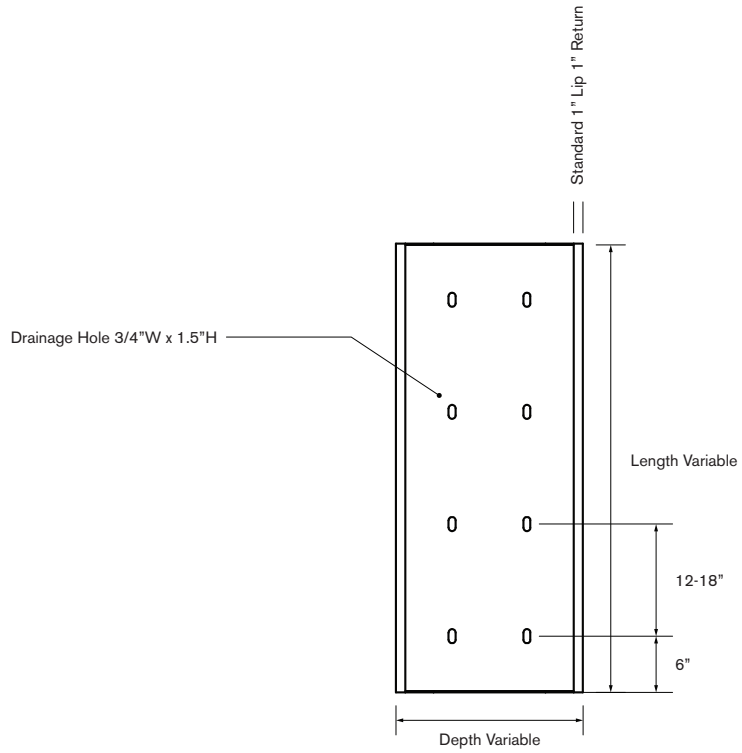

Iso Front

Iso Back

Iso Front

Iso Back

Date: 03 25 2021
Specification Sheet Version 2.1A
Units measured in imperial inches

Iso Front

Iso Back

Date: 03 25 2021
Specification Sheet Version 2.1A
Units measured in imperial inches

Iso Front

Iso Back

Date: 03 25 2021
 Specification Sheet Version 2.1A
 Units measured in imperial inches

All product sizes have an informative or variable character. Green Theory reserves the right to revise technical specifications at any time without prior notice. Correct mounting hardware and the method of mounting of the product are imperative to user safety. Use installation instructions to correctly position and install product.

Iso Front

Iso Back

Iso Front

Iso Back

Date: 03 25 2021
 Specification Sheet Version 2.1A
 Units measured in imperial inches

Iso Front

Iso Back

Date: 03 25 2021

Specification Sheet Version 2.1A

Units measured in imperial inches

All product sizes have an informative or variable character. Green Theory reserves the right to revise technical specifications at any time without prior notice. Correct mounting hardware and the method of mounting of the product are imperative to user safety. Use installation instructions to correctly position and install product.