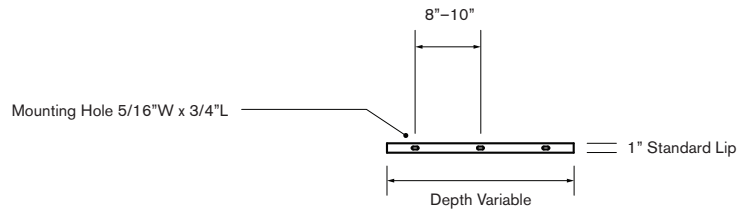

Iso Front

Iso Back

Date: 03 25 2021
 Specification Sheet Version 2.1A
 Units measured in imperial inches

All product sizes have an informative or variable character. Green Theory reserves the right to revise technical specifications at any time without prior notice. Correct mounting hardware and the method of mounting of the product are imperative to user safety. Use installation instructions to correctly position and install product.

Iso Front

Iso Back

Iso Front

Iso Back

Date: 03 25 2021
 Specification Sheet Version 2.1A
 Units measured in imperial inches

Iso Front

Iso Back

Date: 03 25 2021

Specification Sheet Version 2.1A

Units measured in imperial inches

All product sizes have an informative or variable character. Green Theory reserves the right to revise technical specifications at any time without prior notice. Correct mounting hardware and the method of mounting of the product are imperative to user safety. Use installation instructions to correctly position and install product.