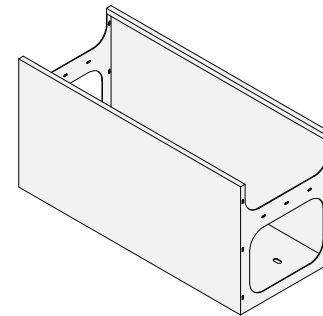

Iso Front

Iso Back

Iso Front

Iso Back

Date: 03 25 2021
Specification Sheet Version 2.1A
Units measured in imperial inches

Iso Front

Iso Back

Date: 03 25 2021
Specification Sheet Version 2.1A
Units measured in imperial inches

Iso Front

Iso Back

Date: 03 25 2021
 Specification Sheet Version 2.1A
 Units measured in imperial inches

All product sizes have an informative or variable character. Green Theory reserves the right to revise technical specifications at any time without prior notice. Correct mounting hardware and the method of mounting of the product are imperative to user safety. Use installation instructions to correctly position and install product.

Specification Sheet Version 2.1A

Units measured in imperial inches

All product sizes have an informative or variable character. Green Theory reserves the right to revise technical specifications at any time without prior notice. Correct mounting hardware and the method of mounting of the product are imperative to user safety. Use installation instructions to correctly position and install product.