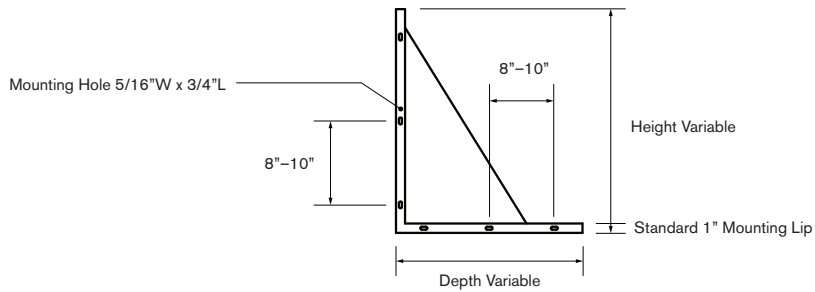

Iso Front

Iso Back

Date: 03 25 2021
 Specification Sheet Version 2.1A
 Units measured in imperial inches

All product sizes have an informative or variable character. Green Theory reserves the right to revise technical specifications at any time without prior notice. Correct mounting hardware and the method of mounting of the product are imperative to user safety. Use installation instructions to correctly position and install product.

Iso Front

Iso Back

Iso Front

Iso Back

Date: 03 25 2021
 Specification Sheet Version 2.1A
 Units measured in imperial inches

Iso Front

Iso Back

Date: 03 25 2021

Specification Sheet Version 2.1A

Units measured in imperial inches

All product sizes have an informative or variable character. Green Theory reserves the right to revise technical specifications at any time without prior notice. Correct mounting hardware and the method of mounting of the product are imperative to user safety. Use installation instructions to correctly position and install product.