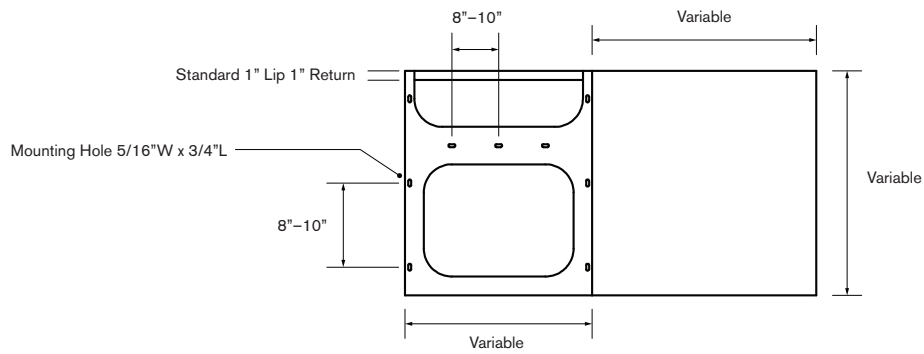

Iso Front

Iso Back

Iso Front

Iso Back

Date: 03 25 2021
Specification Sheet Version 2.1A
Units measured in imperial inches

Iso Front

Iso Back

Date: 03 25 2021
Specification Sheet Version 2.1A
Units measured in imperial inches

Iso Front

Iso Back

Date: 03 25 2021
 Specification Sheet Version 2.1A
 Units measured in imperial inches

All product sizes have an informative or variable character. Green Theory reserves the right to revise technical specifications at any time without prior notice. Correct mounting hardware and the method of mounting of the product are imperative to user safety. Use installation instructions to correctly position and install product.

Iso Front

Iso Back

Iso Front

Iso Back

Date: 03 25 2021
 Specification Sheet Version 2.1A
 Units measured in imperial inches

Iso Front

Iso Back

Date: 03 25 2021

Specification Sheet Version 2.1A

Units measured in imperial inches

All product sizes have an informative or variable character. Green Theory reserves the right to revise technical specifications at any time without prior notice. Correct mounting hardware and the method of mounting of the product are imperative to user safety. Use installation instructions to correctly position and install product.