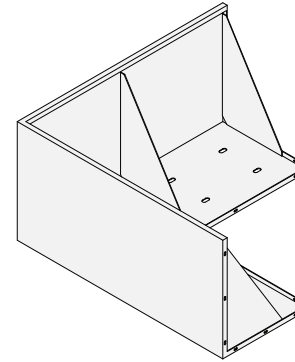

Iso Front

Iso Back

Date: 03 25 2021
 Specification Sheet Version 2.1A
 Units measured in imperial inches

All product sizes have an informative or variable character. Green Theory reserves the right to revise technical specifications at any time without prior notice. Correct mounting hardware and the method of mounting of the product are imperative to user safety. Use installation instructions to correctly position and install product.

Iso Front

Iso Back

Iso Front

Iso Back

Date: 03 25 2021
 Specification Sheet Version 2.1A
 Units measured in imperial inches

Iso Front

Iso Back

Date: 03 25 2021

Specification Sheet Version 2.1A

Units measured in imperial inches

All product sizes have an informative or variable character. Green Theory reserves the right to revise technical specifications at any time without prior notice. Correct mounting hardware and the method of mounting of the product are imperative to user safety. Use installation instructions to correctly position and install product.