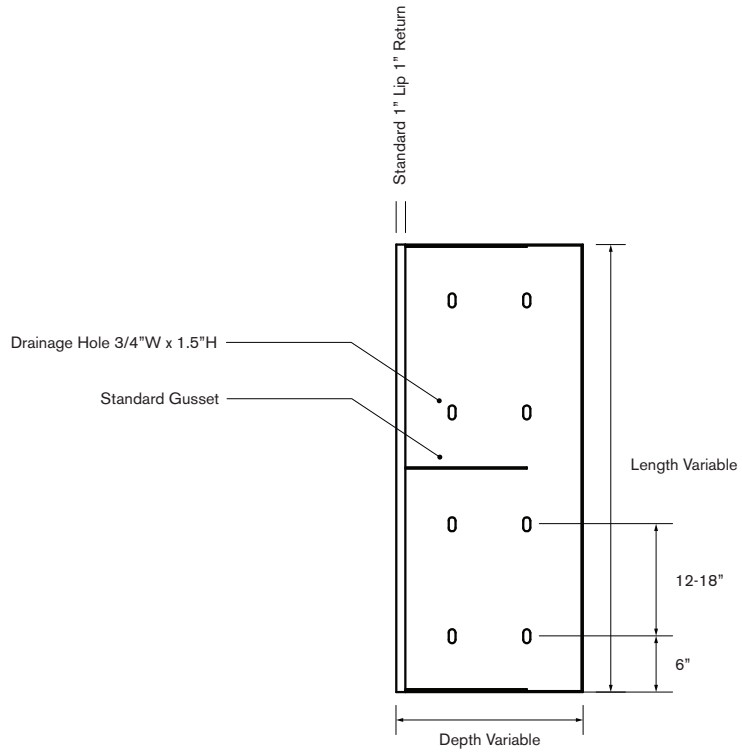

Iso Front

Iso Back

Date: 03 25 2021
 Specification Sheet Version 2.1A
 Units measured in imperial inches

All product sizes have an informative or variable character. Green Theory reserves the right to revise technical specifications at any time without prior notice. Correct mounting hardware and the method of mounting of the product are imperative to user safety. Use installation instructions to correctly position and install product.

Iso Front

Iso Back

Iso Front

Iso Back

Date: 03 25 2021
 Specification Sheet Version 2.1A
 Units measured in imperial inches

Iso Front

Iso Back

Date: 03 25 2021

Specification Sheet Version 2.1A

Units measured in imperial inches

All product sizes have an informative or variable character. Green Theory reserves the right to revise technical specifications at any time without prior notice. Correct mounting hardware and the method of mounting of the product are imperative to user safety. Use installation instructions to correctly position and install product.