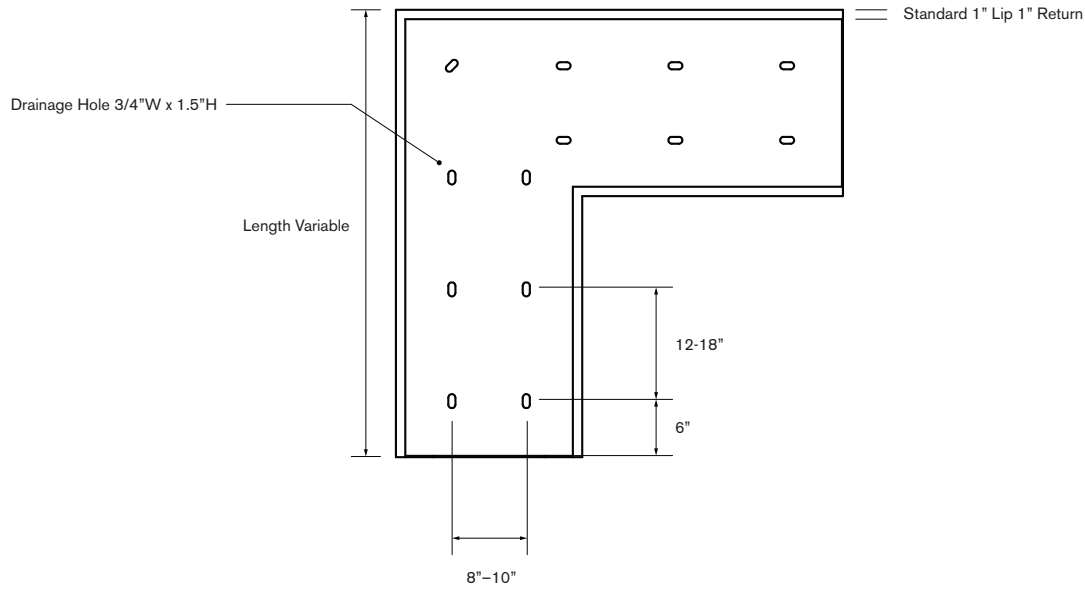

Iso Front

Iso Back

Iso Front

Iso Back

Date: 03 25 2021
Specification Sheet Version 2.1A
Units measured in imperial inches

Iso Front

Iso Back

Date: 03 25 2021
Specification Sheet Version 2.1A
Units measured in imperial inches

Iso Front

Iso Back

Date: 03 25 2021
 Specification Sheet Version 2.1A
 Units measured in imperial inches

All product sizes have an informative or variable character. Green Theory reserves the right to revise technical specifications at any time without prior notice. Correct mounting hardware and the method of mounting of the product are imperative to user safety. Use installation instructions to correctly position and install product.

Iso Front

Iso Back

Iso Front

Iso Back

Date: 03 25 2021
 Specification Sheet Version 2.1A
 Units measured in imperial inches

Iso Front

Iso Back

Date: 03 25 2021

Specification Sheet Version 2.1A

Units measured in imperial inches

All product sizes have an informative or variable character. Green Theory reserves the right to revise technical specifications at any time without prior notice. Correct mounting hardware and the method of mounting of the product are imperative to user safety. Use installation instructions to correctly position and install product.