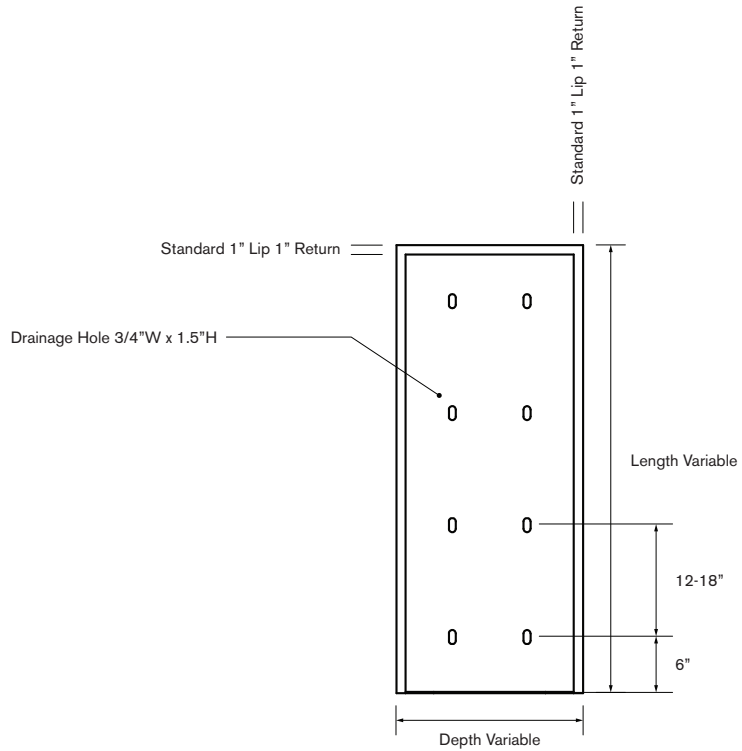

Iso Front

Iso Back

Iso Front

Iso Back

Date: 03 25 2021
Specification Sheet Version 2.1A
Units measured in imperial inches

Iso Front

Iso Back

Date: 03 25 2021
Specification Sheet Version 2.1A
Units measured in imperial inches

Iso Front

Iso Back

Date: 03 25 2021
 Specification Sheet Version 2.1A
 Units measured in imperial inches

All product sizes have an informative or variable character. Green Theory reserves the right to revise technical specifications at any time without prior notice. Correct mounting hardware and the method of mounting of the product are imperative to user safety. Use installation instructions to correctly position and install product.

Iso Front

Iso Back

Iso Front

Iso Back

Date: 03 25 2021
 Specification Sheet Version 2.1A
 Units measured in imperial inches

Iso Front

Iso Back

Date: 03 25 2021

Specification Sheet Version 2.1A

Units measured in imperial inches

All product sizes have an informative or variable character. Green Theory reserves the right to revise technical specifications at any time without prior notice. Correct mounting hardware and the method of mounting of the product are imperative to user safety. Use installation instructions to correctly position and install product.