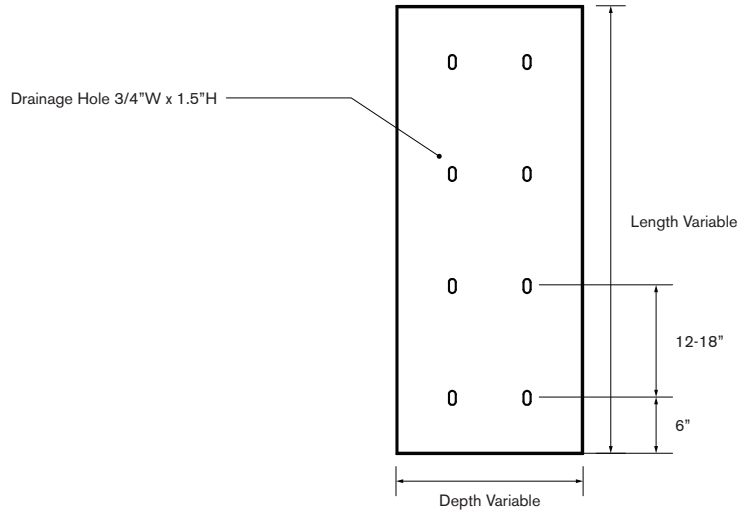

Iso Front

Iso Back

Date: 03 25 2021
 Specification Sheet Version 2.1A
 Units measured in imperial inches

All product sizes have an informative or variable character. Green Theory reserves the right to revise technical specifications at any time without prior notice. Correct mounting hardware and the method of mounting of the product are imperative to user safety. Use installation instructions to correctly position and install product.

Iso Front

Iso Back

Iso Front

Iso Back

Date: 03 25 2021
 Specification Sheet Version 2.1A
 Units measured in imperial inches

Iso Front

Iso Back

Date: 03 25 2021

Specification Sheet Version 2.1A

Units measured in imperial inches

All product sizes have an informative or variable character. Green Theory reserves the right to revise technical specifications at any time without prior notice. Correct mounting hardware and the method of mounting of the product are imperative to user safety. Use installation instructions to correctly position and install product.