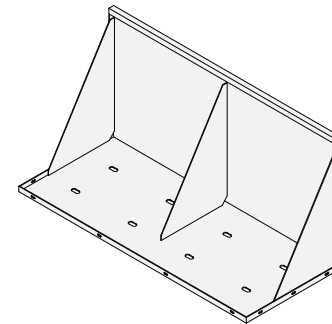

Iso Front

Iso Back

Date: 03 25 2021
 Specification Sheet Version 2.1A
 Units measured in imperial inches

All product sizes have an informative or variable character. Green Theory reserves the right to revise technical specifications at any time without prior notice. Correct mounting hardware and the method of mounting of the product are imperative to user safety. Use installation instructions to correctly position and install product.

Iso Front

Iso Back

Iso Front

Iso Back

Date: 03 25 2021
 Specification Sheet Version 2.1A
 Units measured in imperial inches

Iso Front

Iso Back

Date: 03 25 2021

Specification Sheet Version 2.1A

Units measured in imperial inches

All product sizes have an informative or variable character. Green Theory reserves the right to revise technical specifications at any time without prior notice. Correct mounting hardware and the method of mounting of the product are imperative to user safety. Use installation instructions to correctly position and install product.