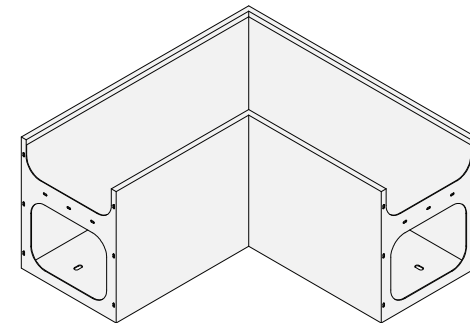

Iso Front

Iso Back

Iso Front

Iso Back

Date: 03 25 2021
Specification Sheet Version 2.1A
Units measured in imperial inches

Iso Front

Iso Back

Date: 03 25 2021
Specification Sheet Version 2.1A
Units measured in imperial inches

Iso Front

Iso Back

Date: 03 25 2021
 Specification Sheet Version 2.1A
 Units measured in imperial inches

All product sizes have an informative or variable character. Green Theory reserves the right to revise technical specifications at any time without prior notice. Correct mounting hardware and the method of mounting of the product are imperative to user safety. Use installation instructions to correctly position and install product.

Specification Sheet Version 2.1A

Units measured in imperial inches

All product sizes have an informative or variable character. Green Theory reserves the right to revise technical specifications at any time without prior notice. Correct mounting hardware and the method of mounting of the product are imperative to user safety. Use installation instructions to correctly position and install product.