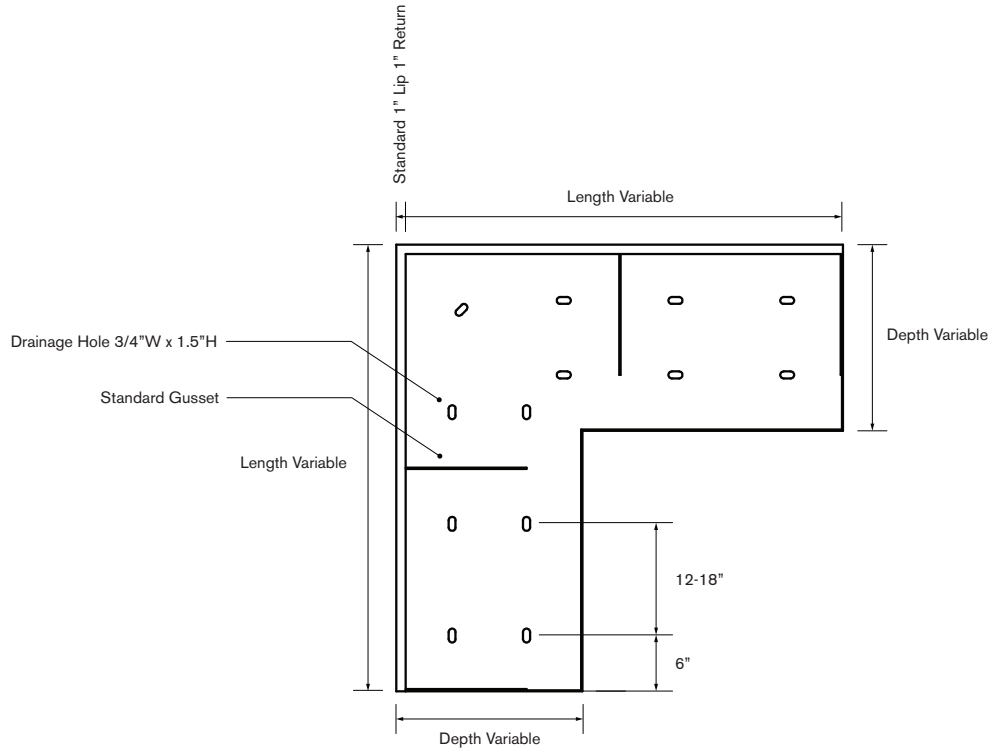

Iso Front

Iso Back

Date: 03 25 2021
 Specification Sheet Version 2.1A
 Units measured in imperial inches

All product sizes have an informative or variable character. Green Theory reserves the right to revise technical specifications at any time without prior notice. Correct mounting hardware and the method of mounting of the product are imperative to user safety. Use installation instructions to correctly position and install product.

Iso Front

Iso Back

Iso Front

Iso Back

Date: 03 25 2021
 Specification Sheet Version 2.1A
 Units measured in imperial inches

Iso Front

Iso Back

Date: 03 25 2021

Specification Sheet Version 2.1A

Units measured in imperial inches

All product sizes have an informative or variable character. Green Theory reserves the right to revise technical specifications at any time without prior notice. Correct mounting hardware and the method of mounting of the product are imperative to user safety. Use installation instructions to correctly position and install product.