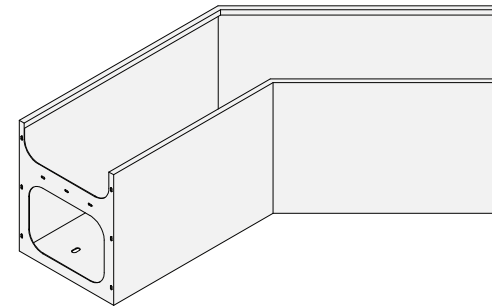

Iso Front

Iso Back

Iso Front

Iso Back

Date: 03 25 2021
Specification Sheet Version 2.1A
Units measured in imperial inches

Iso Front

Iso Back

Date: 03 25 2021
Specification Sheet Version 2.1A
Units measured in imperial inches

Iso Front

Iso Back

Date: 03 25 2021
 Specification Sheet Version 2.1A
 Units measured in imperial inches

All product sizes have an informative or variable character. Green Theory reserves the right to revise technical specifications at any time without prior notice. Correct mounting hardware and the method of mounting of the product are imperative to user safety. Use installation instructions to correctly position and install product.

Specification Sheet Version 2.1A

Units measured in imperial inches

All product sizes have an informative or variable character. Green Theory reserves the right to revise technical specifications at any time without prior notice. Correct mounting hardware and the method of mounting of the product are imperative to user safety. Use installation instructions to correctly position and install product.