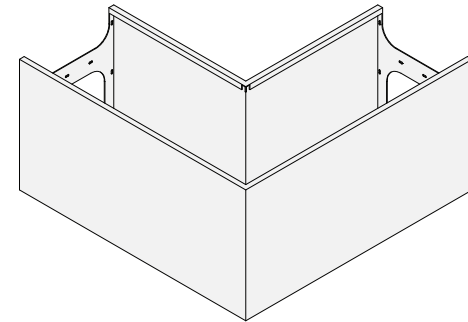

Iso Front

Iso Back

Iso Front

Iso Back

Date: 03 25 2021
Specification Sheet Version 2.1A
Units measured in imperial inches

Iso Front

Iso Back

Date: 03 25 2021
Specification Sheet Version 2.1A
Units measured in imperial inches

Iso Front

Iso Back

Date: 03 25 2021
 Specification Sheet Version 2.1A
 Units measured in imperial inches

All product sizes have an informative or variable character. Green Theory reserves the right to revise technical specifications at any time without prior notice. Correct mounting hardware and the method of mounting of the product are imperative to user safety. Use installation instructions to correctly position and install product.

Specification Sheet Version 2.1A

Units measured in imperial inches

All product sizes have an informative or variable character. Green Theory reserves the right to revise technical specifications at any time without prior notice. Correct mounting hardware and the method of mounting of the product are imperative to user safety. Use installation instructions to correctly position and install product.