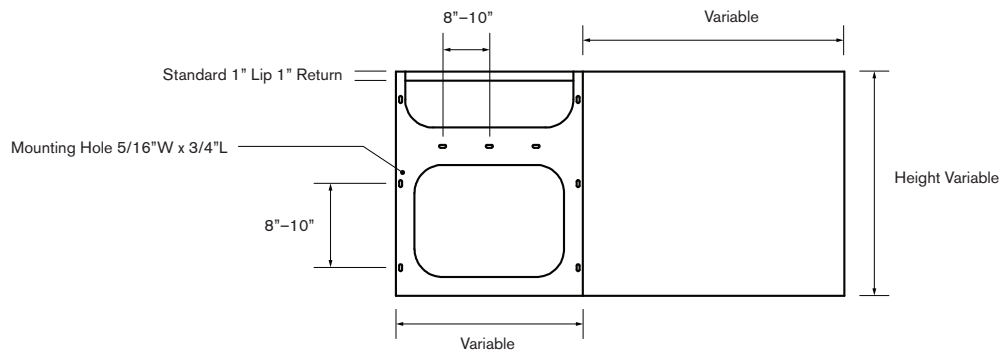

Iso Front

Iso Back

Iso Front

Iso Back

Date: 03 25 2021
Specification Sheet Version 2.1A
Units measured in imperial inches

Iso Front

Iso Back

Date: 03 25 2021
Specification Sheet Version 2.1A
Units measured in imperial inches

Iso Front

Iso Back

Date: 03 25 2021
 Specification Sheet Version 2.1A
 Units measured in imperial inches

All product sizes have an informative or variable character. Green Theory reserves the right to revise technical specifications at any time without prior notice. Correct mounting hardware and the method of mounting of the product are imperative to user safety. Use installation instructions to correctly position and install product.

Specification Sheet Version 2.1A

Units measured in imperial inches

All product sizes have an informative or variable character. Green Theory reserves the right to revise technical specifications at any time without prior notice. Correct mounting hardware and the method of mounting of the product are imperative to user safety. Use installation instructions to correctly position and install product.