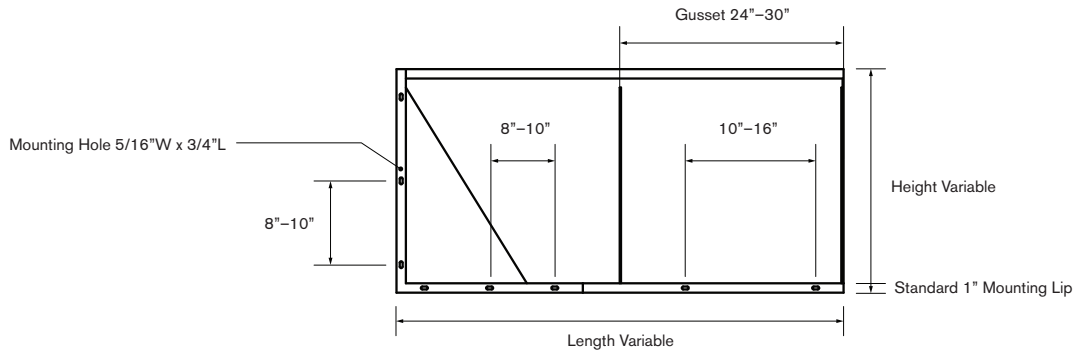

Iso Front

Iso Back

Date: 03 25 2021
 Specification Sheet Version 2.1A
 Units measured in imperial inches

All product sizes have an informative or variable character. Green Theory reserves the right to revise technical specifications at any time without prior notice. Correct mounting hardware and the method of mounting of the product are imperative to user safety. Use installation instructions to correctly position and install product.

Iso Front

Iso Back

Iso Front

Iso Back

Date: 03 25 2021
 Specification Sheet Version 2.1A
 Units measured in imperial inches

Iso Front

Iso Back

Date: 03 25 2021

Specification Sheet Version 2.1A

Units measured in imperial inches

All product sizes have an informative or variable character. Green Theory reserves the right to revise technical specifications at any time without prior notice. Correct mounting hardware and the method of mounting of the product are imperative to user safety. Use installation instructions to correctly position and install product.