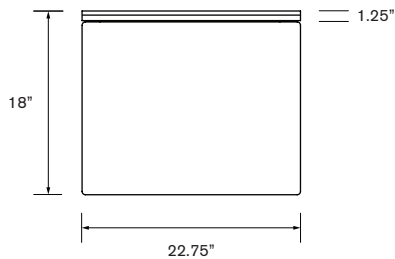

Join Seating

JS-FB-5725

57.25 Front to Back Wood Placement

Materials

Made with Powder Coated Marine Grade Aluminum (0.125")

Standard Powder Coat

- ☐ Matte Black
- ☐ Pewter
- ☐ Gloss White
- ☐ Metallic Silver
- ☐ Smokey Beige
- ☐ Suede Bronze

Premium Powder Coat

- ☐ Obsidian
- ☐ Sandstone
- ☐ Desert
- ☐ Terra
- ☐ Dark Oak
- ☐ Smoke

Custom Powder Coat

RAL _____

Additional Details

- ☐ No Drainage
- ☐ Modular
- ☐ Kick
- ☐ Insulation
- ☐ Castors
- ☐ Lighting
- ☐ Custom Size

Notes

_____

_____

Quantity

_____

Green Theory™

greentheorydesign.com

Date: 02 22 2022
Specification Sheet Version 1.3A
Units measured in imperial inches