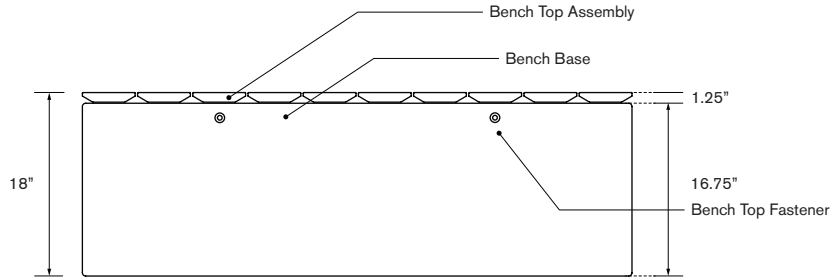

Join Seating

JS-FB-5725

57.25 Front to Back Wood Placement

Materials

Made with Powder Coated Marine Grade Aluminum (0.125")

Standard Powder Coat

- ☐ Matte Black
- ☐ Pewter
- ☐ Gloss White
- ☐ Metallic Silver
- ☐ Smokey Beige
- ☐ Suede Bronze

Premium Powder Coat

- ☐ Obsidian
- ☐ Sandstone
- ☐ Desert
- ☐ Terra
- ☐ Dark Oak
- ☐ Smoke

Custom Powder Coat

RAL _____

Additional Details

- ☐ No Drainage
- ☐ Modular
- ☐ Kick
- ☐ Insulation
- ☐ Castors
- ☐ Lighting
- ☐ Custom Size

Notes

_____

_____

Quantity

_____

Green Theory™

greentheorydesign.com

Date: 02 22 2022
Specification Sheet Version 1.3A
Units measured in imperial inches