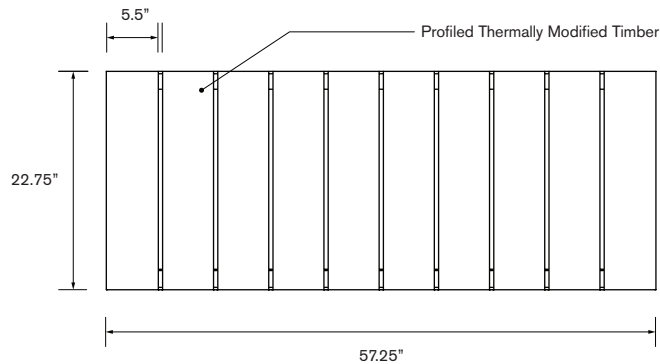

Join Seating

JS-FB-5725

57.25 Front to Back Wood Placement

Materials

Made with Powder Coated Marine Grade Aluminum (0.125")

Standard Powder Coat

- ☐ Matte Black
- ☐ Pewter
- ☐ Gloss White
- ☐ Metallic Silver
- ☐ Smokey Beige
- ☐ Suede Bronze

Premium Powder Coat

- ☐ Obsidian
- ☐ Sandstone
- ☐ Desert
- ☐ Terra
- ☐ Dark Oak
- ☐ Smoke

Custom Powder Coat

RAL _____

Additional Details

- ☐ No Drainage
- ☐ Modular
- ☐ Kick
- ☐ Insulation
- ☐ Castors
- ☐ Lighting
- ☐ Custom Size

Notes

_____

_____

Quantity

_____

Green Theory™

greentheorydesign.com

Date: 02 22 2022
Specification Sheet Version 1.3A
Units measured in imperial inches