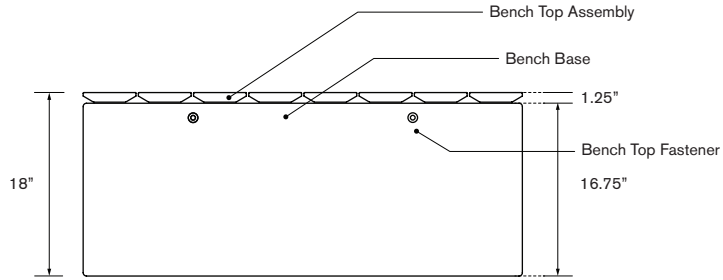

Join Seating

JS-FB-4575

45.75 Front to Back Wood Placement

Materials

Made with Powder Coated Marine Grade Aluminum (0.125")

Standard Powder Coat

- ☐ Matte Black
- ☐ Pewter
- ☐ Gloss White
- ☐ Metallic Silver
- ☐ Smokey Beige
- ☐ Suede Bronze

Premium Powder Coat

- ☐ Obsidian
- ☐ Sandstone
- ☐ Desert
- ☐ Terra
- ☐ Dark Oak
- ☐ Smoke

Custom Powder Coat

RAL _____

Additional Details

- ☐ No Drainage
- ☐ Modular
- ☐ Kick
- ☐ Insulation
- ☐ Castors
- ☐ Lighting
- ☐ Custom Size

Notes

_____

_____

Quantity

_____

Green Theory™

greentheorydesign.com

Date: 02 22 2022
Specification Sheet Version 1.3A
Units measured in imperial inches