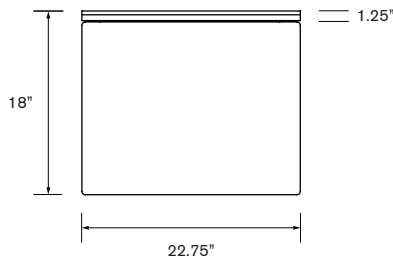

Join Seating

JS-FB-4575

45.75 Front to Back Wood Placement

Materials

Made with Powder Coated Marine Grade Aluminum (0.125")

Standard Powder Coat

- ☐ Matte Black
- ☐ Pewter
- ☐ Gloss White
- ☐ Metallic Silver
- ☐ Smokey Beige
- ☐ Suede Bronze

Premium Powder Coat

- ☐ Obsidian
- ☐ Sandstone
- ☐ Desert
- ☐ Terra
- ☐ Dark Oak
- ☐ Smoke

Custom Powder Coat

RAL _____

Additional Details

- ☐ No Drainage
- ☐ Modular
- ☐ Kick
- ☐ Insulation
- ☐ Castors
- ☐ Lighting
- ☐ Custom Size

Notes

_____

_____

Quantity

_____

Green Theory™

greentheorydesign.com

Date: 02 22 2022
Specification Sheet Version 1.3A
Units measured in imperial inches