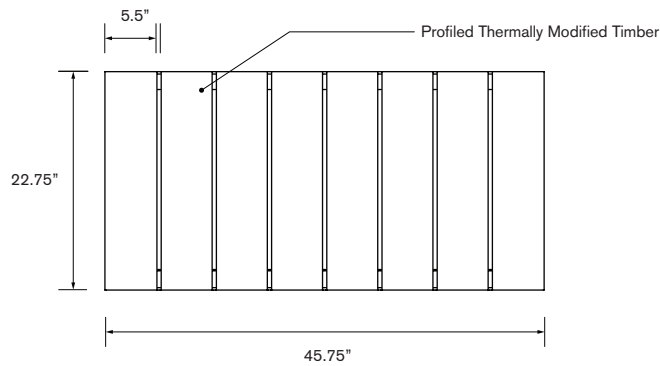

Join Seating

JS-FB-4575

45.75 Front to Back Wood Placement

Materials

Made with Powder Coated Marine Grade Aluminum (0.125")

Standard Powder Coat

- ☐ Matte Black
- ☐ Pewter
- ☐ Gloss White
- ☐ Metallic Silver
- ☐ Smokey Beige
- ☐ Suede Bronze

Premium Powder Coat

- ☐ Obsidian
- ☐ Sandstone
- ☐ Desert
- ☐ Terra
- ☐ Dark Oak
- ☐ Smoke

Custom Powder Coat

RAL _____

Additional Details

- ☐ No Drainage
- ☐ Modular
- ☐ Kick
- ☐ Insulation
- ☐ Castors
- ☐ Lighting
- ☐ Custom Size

Notes

_____

_____

Quantity

_____

Green Theory™

greentheorydesign.com

Date: 02 22 2022
Specification Sheet Version 1.3A
Units measured in imperial inches