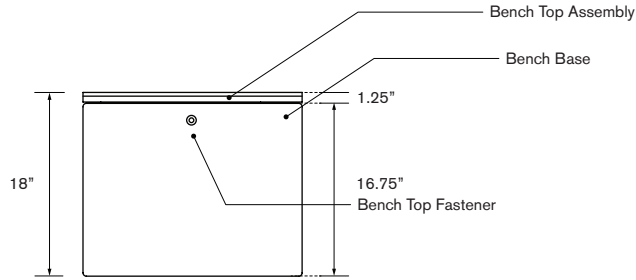

Join Seating

JS-FB-2275

22.75 Front to Back Wood Placement

Materials

Made with Powder Coated Marine Grade Aluminum (0.125")

Standard Powder Coat

- ☐ Matte Black
- ☐ Pewter
- ☐ Gloss White
- ☐ Metallic Silver
- ☐ Smokey Beige
- ☐ Suede Bronze

Premium Powder Coat

- ☐ Obsidian
- ☐ Sandstone
- ☐ Desert
- ☐ Terra
- ☐ Dark Oak
- ☐ Smoke

Custom Powder Coat

RAL _____

Additional Details

- ☐ No Drainage
- ☐ Modular
- ☐ Kick
- ☐ Insulation
- ☐ Castors
- ☐ Lighting
- ☐ Custom Size

Notes

_____

_____

Quantity

_____

Green Theory™

greentheorydesign.com

Date: 02 22 2022
Specification Sheet Version 1.3A
Units measured in imperial inches