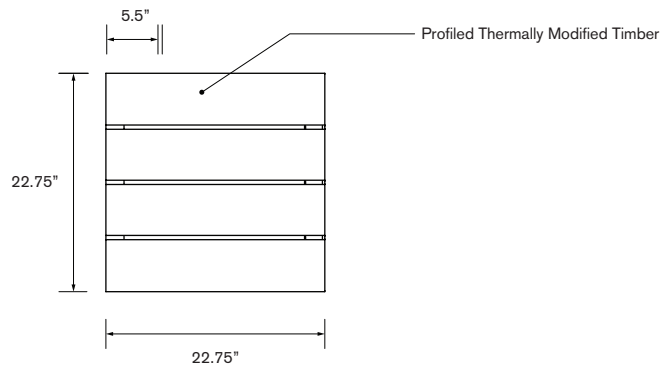

Join Seating

JS-FB-2275

22.75 Front to Back Wood Placement

Materials

Made with Powder Coated Marine Grade Aluminum (0.125")

Standard Powder Coat

- ☐ Matte Black
- ☐ Pewter
- ☐ Gloss White
- ☐ Metallic Silver
- ☐ Smokey Beige
- ☐ Suede Bronze

Premium Powder Coat

- ☐ Obsidian
- ☐ Sandstone
- ☐ Desert
- ☐ Terra
- ☐ Dark Oak
- ☐ Smoke

Custom Powder Coat

RAL _____

Additional Details

- ☐ No Drainage
- ☐ Modular
- ☐ Kick
- ☐ Insulation
- ☐ Castors
- ☐ Lighting
- ☐ Custom Size

Notes

_____

_____

Quantity

_____

Green Theory™

greentheorydesign.com

Date: 02 22 2022
Specification Sheet Version 1.3A
Units measured in imperial inches