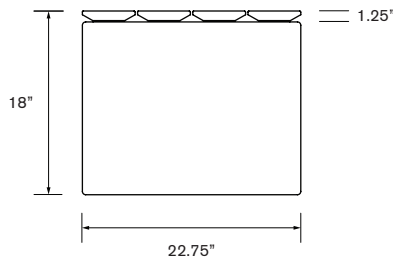

Join Seating

JS-FB-2275

22.75 Front to Back Wood Placement

Materials

Made with Powder Coated Marine Grade Aluminum (0.125")

Standard Powder Coat

- ☐ Matte Black
- ☐ Pewter
- ☐ Gloss White
- ☐ Metallic Silver
- ☐ Smokey Beige
- ☐ Suede Bronze

Premium Powder Coat

- ☐ Obsidian
- ☐ Sandstone
- ☐ Desert
- ☐ Terra
- ☐ Dark Oak
- ☐ Smoke

Custom Powder Coat

RAL _____

Additional Details

- ☐ No Drainage
- ☐ Modular
- ☐ Kick
- ☐ Insulation
- ☐ Castors
- ☐ Lighting
- ☐ Custom Size

Notes

_____

_____

Quantity

_____

Green Theory™

greentheorydesign.com

Date: 02 22 2022
Specification Sheet Version 1.3A
Units measured in imperial inches