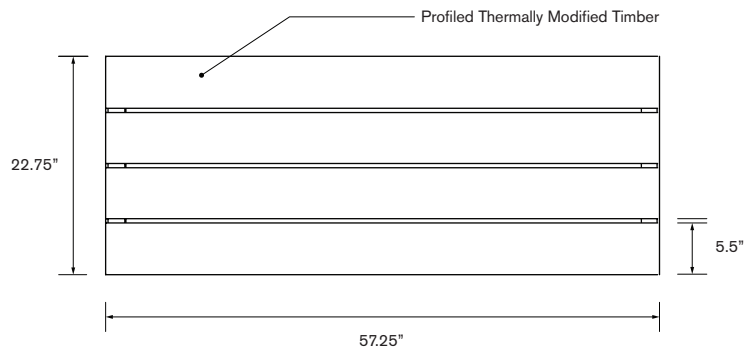

Join Seating

JS-EE-5725

57.25 End to End Wood Placement

Materials

Made with Powder Coated Marine Grade Aluminum (0.125")

Standard Powder Coat

- ☐ Matte Black
- ☐ Pewter
- ☐ Gloss White
- ☐ Metallic Silver
- ☐ Smokey Beige
- ☐ Suede Bronze

Premium Powder Coat

- ☐ Obsidian
- ☐ Sandstone
- ☐ Desert
- ☐ Terra
- ☐ Dark Oak
- ☐ Smoke

Custom Powder Coat

RAL _____

Additional Details

- ☐ No Drainage
- ☐ Modular
- ☐ Kick
- ☐ Insulation
- ☐ Castors
- ☐ Lighting
- ☐ Custom Size

Notes

_____

_____

Quantity

_____

Green Theory™

greentheorydesign.com

Date: 02 22 2022
Specification Sheet Version 1.3A
Units measured in imperial inches