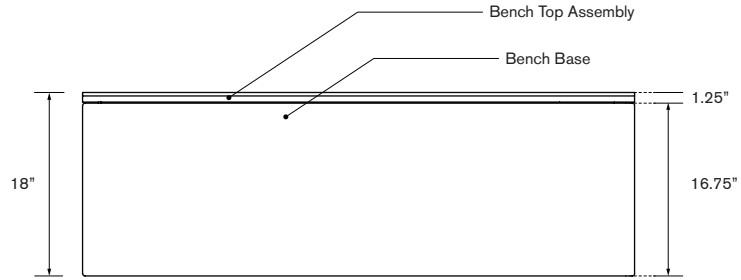

Join Seating

JS-EE-5725

57.25 End to End Wood Placement

Materials

Made with Powder Coated Marine Grade Aluminum (0.125")

Standard Powder Coat

- ☐ Matte Black
- ☐ Pewter
- ☐ Gloss White
- ☐ Metallic Silver
- ☐ Smokey Beige
- ☐ Suede Bronze

Premium Powder Coat

- ☐ Obsidian
- ☐ Sandstone
- ☐ Desert
- ☐ Terra
- ☐ Dark Oak
- ☐ Smoke

Custom Powder Coat

RAL _____

Additional Details

- ☐ No Drainage
- ☐ Modular
- ☐ Kick
- ☐ Insulation
- ☐ Castors
- ☐ Lighting
- ☐ Custom Size

Notes

_____

_____

Quantity

_____

Green Theory™

greentheorydesign.com

Date: 02 22 2022
Specification Sheet Version 1.3A
Units measured in imperial inches