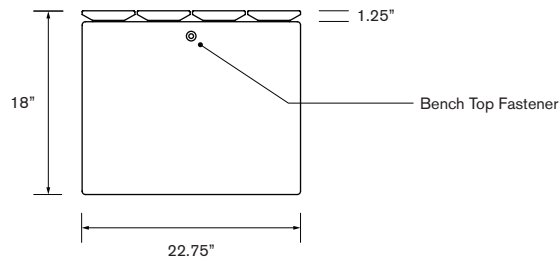

Join Seating

JS-EE-5725

57.25 End to End Wood Placement

Materials

Made with Powder Coated Marine Grade Aluminum (0.125")

Standard Powder Coat

- ☐ Matte Black
- ☐ Pewter
- ☐ Gloss White
- ☐ Metallic Silver
- ☐ Smokey Beige
- ☐ Suede Bronze

Premium Powder Coat

- ☐ Obsidian
- ☐ Sandstone
- ☐ Desert
- ☐ Terra
- ☐ Dark Oak
- ☐ Smoke

Custom Powder Coat

RAL _____

Additional Details

- ☐ No Drainage
- ☐ Modular
- ☐ Kick
- ☐ Insulation
- ☐ Castors
- ☐ Lighting
- ☐ Custom Size

Notes

_____

_____

Quantity

_____

Green Theory™

greentheorydesign.com

Date: 02 22 2022
Specification Sheet Version 1.3A
Units measured in imperial inches