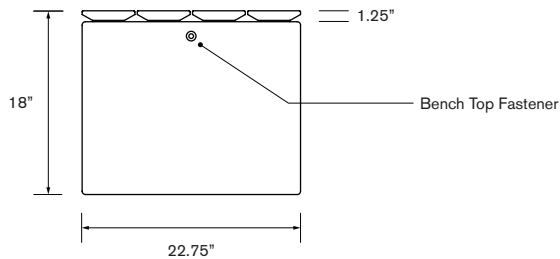

Join Seating

JS-EE-4575

45.75 End to End Wood Placement

Materials

Made with Powder Coated Marine Grade Aluminum (0.125")

Standard Powder Coat

- ☐ Matte Black
- ☐ Pewter
- ☐ Gloss White
- ☐ Metallic Silver
- ☐ Smokey Beige
- ☐ Suede Bronze

Premium Powder Coat

- ☐ Obsidian
- ☐ Sandstone
- ☐ Desert
- ☐ Terra
- ☐ Dark Oak
- ☐ Smoke

Custom Powder Coat

RAL _____

Additional Details

- ☐ No Drainage
- ☐ Modular
- ☐ Kick
- ☐ Insulation
- ☐ Castors
- ☐ Lighting
- ☐ Custom Size

Notes

_____

_____

Quantity

_____

Green Theory™

greentheorydesign.com

Date: 02 22 2022
Specification Sheet Version 1.3A
Units measured in imperial inches