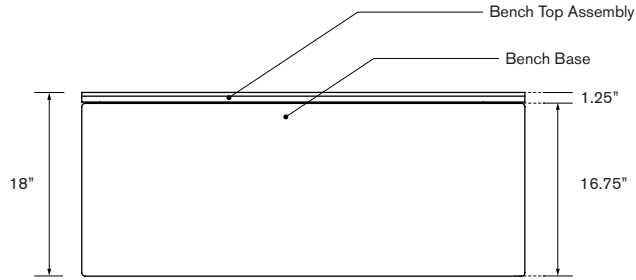

Join Seating

JS-EE-4575

45.75 End to End Wood Placement

Materials

Made with Powder Coated Marine Grade Aluminum (0.125")

Standard Powder Coat

- ☐ Matte Black
- ☐ Pewter
- ☐ Gloss White
- ☐ Metallic Silver
- ☐ Smokey Beige
- ☐ Suede Bronze

Premium Powder Coat

- ☐ Obsidian
- ☐ Sandstone
- ☐ Desert
- ☐ Terra
- ☐ Dark Oak
- ☐ Smoke

Custom Powder Coat

RAL _____

Additional Details

- ☐ No Drainage
- ☐ Modular
- ☐ Kick
- ☐ Insulation
- ☐ Castors
- ☐ Lighting
- ☐ Custom Size

Notes

_____

_____

Quantity

_____

Green Theory™

greentheorydesign.com

Date: 02 22 2022
Specification Sheet Version 1.3A
Units measured in imperial inches