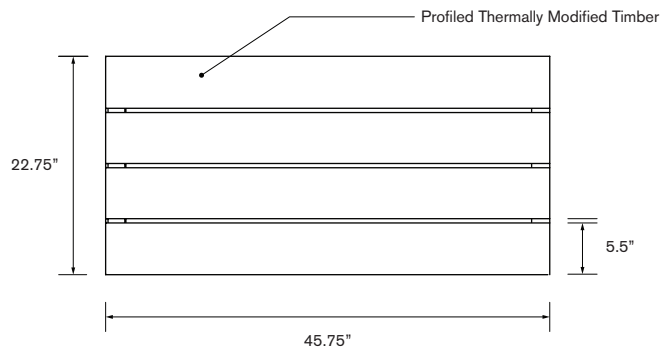

Join Seating

JS-EE-4575

45.75 End to End Wood Placement

Materials

Made with Powder Coated Marine Grade Aluminum (0.125")

Standard Powder Coat

- ☐ Matte Black
- ☐ Pewter
- ☐ Gloss White
- ☐ Metallic Silver
- ☐ Smokey Beige
- ☐ Suede Bronze

Premium Powder Coat

- ☐ Obsidian
- ☐ Sandstone
- ☐ Desert
- ☐ Terra
- ☐ Dark Oak
- ☐ Smoke

Custom Powder Coat

RAL _____

Additional Details

- ☐ No Drainage
- ☐ Modular
- ☐ Kick
- ☐ Insulation
- ☐ Castors
- ☐ Lighting
- ☐ Custom Size

Notes

_____

_____

Quantity

_____

Green Theory™

greentheorydesign.com

Date: 02 22 2022
Specification Sheet Version 1.3A
Units measured in imperial inches