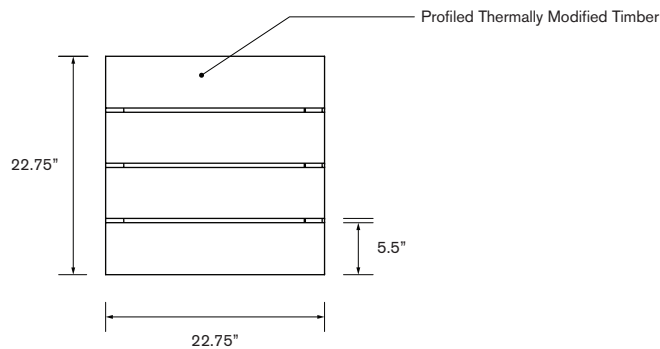

Join Seating

JS-EE-2275

22.75 End to End Wood Placement

Materials

Made with Powder Coated Marine Grade Aluminum (0.125")

Standard Powder Coat

- ☐ Matte Black
- ☐ Pewter
- ☐ Gloss White
- ☐ Metallic Silver
- ☐ Smokey Beige
- ☐ Suede Bronze

Premium Powder Coat

- ☐ Obsidian
- ☐ Sandstone
- ☐ Desert
- ☐ Terra
- ☐ Dark Oak
- ☐ Smoke

Custom Powder Coat

RAL _____

Additional Details

- ☐ No Drainage
- ☐ Modular
- ☐ Kick
- ☐ Insulation
- ☐ Castors
- ☐ Lighting
- ☐ Custom Size

Notes

_____

_____

Quantity

_____

Green Theory™

greentheorydesign.com

Date: 02 22 2022
Specification Sheet Version 1.3A
Units measured in imperial inches