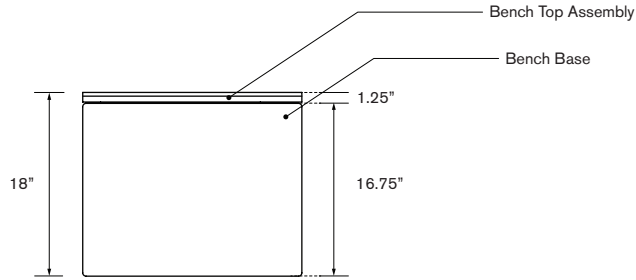

Join Seating

JS-EE-2275

22.75 End to End Wood Placement

Materials

Made with Powder Coated Marine Grade Aluminum (0.125")

Standard Powder Coat

- ☐ Matte Black
- ☐ Pewter
- ☐ Gloss White
- ☐ Metallic Silver
- ☐ Smokey Beige
- ☐ Suede Bronze

Premium Powder Coat

- ☐ Obsidian
- ☐ Sandstone
- ☐ Desert
- ☐ Terra
- ☐ Dark Oak
- ☐ Smoke

Custom Powder Coat

RAL _____

Additional Details

- ☐ No Drainage
- ☐ Modular
- ☐ Kick
- ☐ Insulation
- ☐ Castors
- ☐ Lighting
- ☐ Custom Size

Notes

_____

_____

Quantity

_____

Green Theory™

greentheorydesign.com

Date: 02 22 2022
Specification Sheet Version 1.3A
Units measured in imperial inches