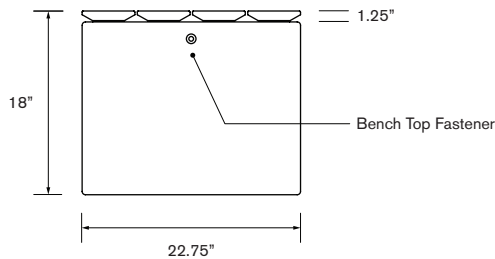

Join Seating

JS-EE-2275

22.75 End to End Wood Placement

Materials

Made with Powder Coated Marine Grade Aluminum (0.125")

Standard Powder Coat

- ☐ Matte Black
- ☐ Pewter
- ☐ Gloss White
- ☐ Metallic Silver
- ☐ Smokey Beige
- ☐ Suede Bronze

Premium Powder Coat

- ☐ Obsidian
- ☐ Sandstone
- ☐ Desert
- ☐ Terra
- ☐ Dark Oak
- ☐ Smoke

Custom Powder Coat

RAL _____

Additional Details

- ☐ No Drainage
- ☐ Modular
- ☐ Kick
- ☐ Insulation
- ☐ Castors
- ☐ Lighting
- ☐ Custom Size

Notes

_____

_____

Quantity

_____

Green Theory™

greentheorydesign.com

Date: 02 22 2022
Specification Sheet Version 1.3A
Units measured in imperial inches