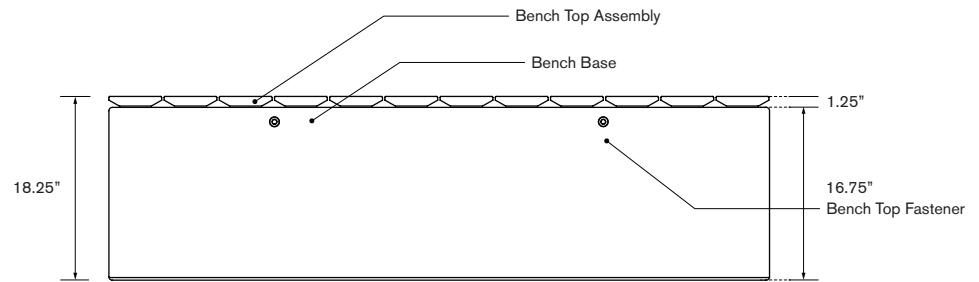

Join Seating

68.75 Front to Back Wood Placement
JS-FB-6875

Dimensions
L 68.75" W 22.75" H 18.25"

Materials

The Join Seating base is made with marine grade minimum 0.125" aluminum or 11 gauge weathering steel.

- ☐ Aluminum
- ☐ Weathering Steel

Standard Powder coat

- ☐ Matte Black
- ☐ Pewter
- ☐ Gloss White
- ☐ Metallic Silver
- ☐ Smokey Beige
- ☐ Suede Bronze

Premium Powder coat

- ☐ Obsidian
- ☐ Sandstone
- ☐ Desert
- ☐ Terra
- ☐ Dark Oak
- ☐ Smoke

Custom Powder coat

RAL _____