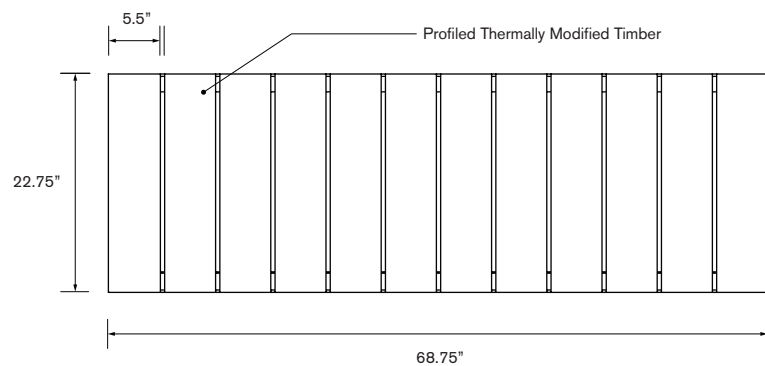

Join Seating

68.75 Front to Back Wood Placement
JS-FB-6875

Dimensions
L 68.75" W 22.75" H 18.25"

Materials

The Join Seating base is made with marine grade minimum 0.125" aluminum or 11 gauge weathering steel.

- ☐ Aluminum
- ☐ Weathering Steel

Standard Powder coat

- ☐ Matte Black
- ☐ Pewter
- ☐ Gloss White
- ☐ Metallic Silver
- ☐ Smokey Beige
- ☐ Suede Bronze

Premium Powder coat

- ☐ Obsidian
- ☐ Sandstone
- ☐ Desert
- ☐ Terra
- ☐ Dark Oak
- ☐ Smoke

Custom Powder coat

RAL _____