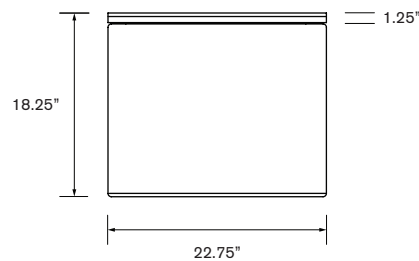

Additional Details

- ☐ No Drainage
- ☐ Modular
- ☐ Kick
- ☐ Insulation
- ☐ Castors
- ☐ Lighting
- ☐ Custom Size

Notes

_____
_____

Quantity

_____

Green Theory™

greentheorydesign.com/join

Date: 08 05 2021
Specification Sheet Version 1.2A
Units measured in imperial inches