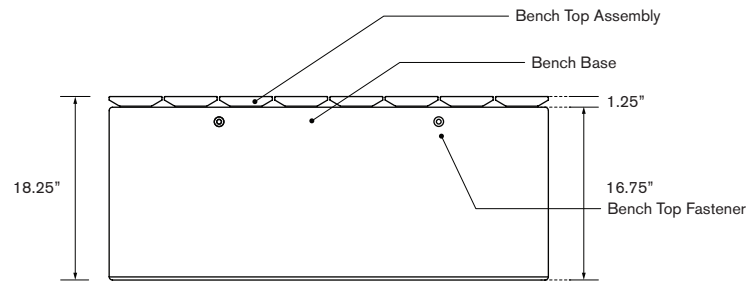

Join Seating

45.75 Front to Back Wood Placement
JS-FB-4575

Dimensions
L 45.75" W 22.75" H 18.25"

Materials

The Join Seating base is made with marine grade minimum 0.125" aluminum or 11 guage weathering steel.

- ☐ Aluminum
- ☐ Weathering Steel

Standard Powder coat

- ☐ Matte Black
- ☐ Pewter
- ☐ Gloss White
- ☐ Metallic Silver
- ☐ Smokey Beige
- ☐ Suede Bronze

Premium Powder coat

- ☐ Obsidian
- ☐ Sandstone
- ☐ Desert
- ☐ Terra
- ☐ Dark Oak
- ☐ Smoke

Custom Powder coat

RAL _____