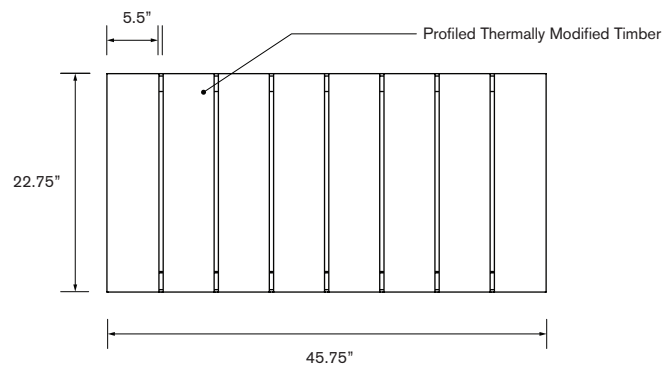

Join Seating

45.75 Front to Back Wood Placement
JS-FB-4575

Dimensions
L 45.75" W 22.75" H 18.25"

Materials

The Join Seating base is made with marine grade minimum 0.125" aluminum or 11 guage weathering steel.

- ☐ Aluminum
- ☐ Weathering Steel

Standard Powder coat

- ☐ Matte Black
- ☐ Pewter
- ☐ Gloss White
- ☐ Metallic Silver
- ☐ Smokey Beige
- ☐ Suede Bronze

Premium Powder coat

- ☐ Obsidian
- ☐ Sandstone
- ☐ Desert
- ☐ Terra
- ☐ Dark Oak
- ☐ Smoke

Custom Powder coat

RAL _____