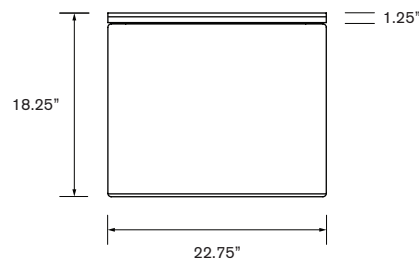

Additional Details

- ☐ No Drainage
- ☐ Modular
- ☐ Kick
- ☐ Insulation
- ☐ Castors
- ☐ Lighting
- ☐ Custom Size

Notes

_____
_____

Quantity

_____

Green Theory™

greentheorydesign.com/join

Date: 08 05 2021
Specification Sheet Version 1.2A
Units measured in imperial inches