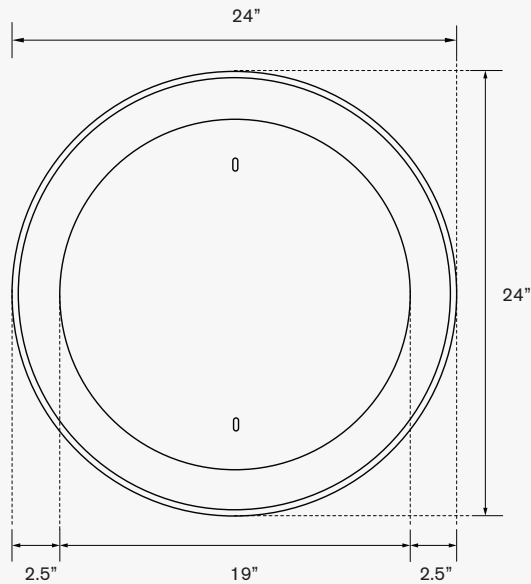

Tapered Cylinder

24 24

Materials, Finishes & Accessories

5052 Aluminum

Tapered Cylinders are made with Marine Grade 5052 Aluminum

Standard Powder Coat

- ☐ Matte Black
- ☐ Pewter
- ☐ Gloss White
- ☐ Metallic Silver
- ☐ Smokey Beige
- ☐ Suede Bronze
- ☐ Matte Clear

Premium Powder Coat

- ☐ Obsidian
- ☐ Sandstone
- ☐ Desert
- ☐ Terra
- ☐ Dark Oak
- ☐ Smoke

Additional Finishing

- ☐ No Drainage
- ☐ Anchor Points
- ☐ No Top Lip

Custom Powder Coat

RAL _____

Notes

Quantity

Green Theory™

greentheorydesign.com

Date: 10 21 2021
Specification Sheet Version 1.1A
Units measured in imperial inches