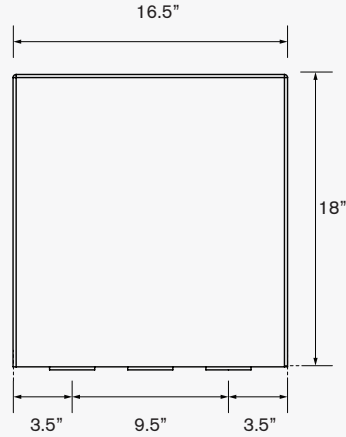

Echo

Planting Volume

Materials, Finishes & Accessories

5052 Aluminum

Echo is made with Marine Grade 0.188" Aluminum

Standard Powder coat

- ☐ Matte Black
- ☐ Pewter
- ☐ Gloss White
- ☐ Metallic Silver
- ☐ Smokey Beige
- ☐ Suede Bronze

Premium Powder Coat

- ☐ Ultramarine
- ☐ Neon Yellow
- ☐ Matte White
- ☐ Lemon Yellow
- ☐ Black Smoke
- ☐ Matte Clear

Additional Finishing

- ☐ Black Base
- ☐ Raw Finishing (No Powder Coat)
- ☐ Laser Cut Pin Holes

Custom Powder coat

RAL _____

Notes

Quantity

Green Theory™

greentheorydesign.com

Date: 10 28 2021
Specification Sheet Version 1.2A
Units measured in imperial inches