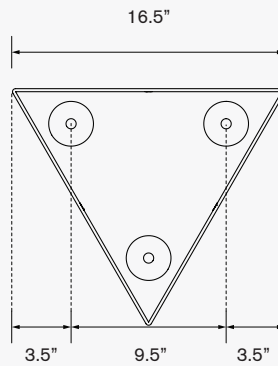

Echo

Planting Volume

Materials, Finishes & Accessories

5052 Aluminum

Echo is made with Marine Grade 0.188" Aluminum

Standard Powder coat

- ☐ Matte Black
- ☐ Pewter
- ☐ Gloss White
- ☐ Metallic Silver
- ☐ Smokey Beige
- ☐ Suede Bronze

Premium Powder Coat

- ☐ Ultramarine
- ☐ Neon Yellow
- ☐ Matte White
- ☐ Lemon Yellow
- ☐ Black Smoke
- ☐ Matte Clear

Additional Finishing

- ☐ Black Base
- ☐ Raw Finishing (No Powder Coat)
- ☐ Laser Cut Pin Holes

Custom Powder coat

RAL _____

Notes

Quantity

Green Theory™

greentheorydesign.com

Date: 10 28 2021
Specification Sheet Version 1.2A
Units measured in imperial inches